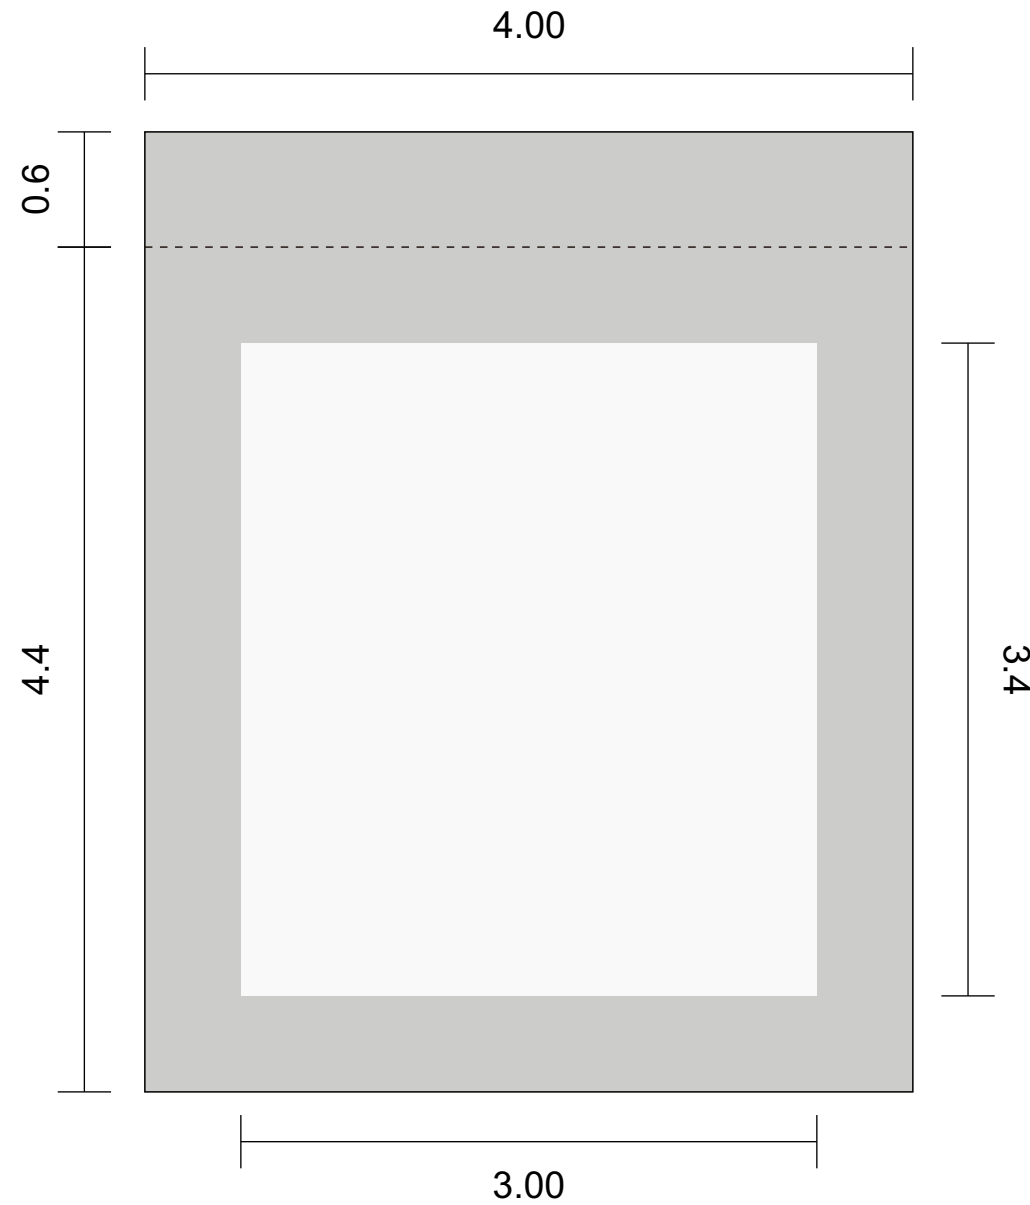

Product:
Drawstring Bag

Dimensions:
4" x 5" (internal)

Key:

Printable Area	Cut Line
Unprintable Area	Fold Line
Pressed Edge	Crease
Additional Notes	Bleed

Notes:
- Size of bags can vary slightly.

Single line sewing